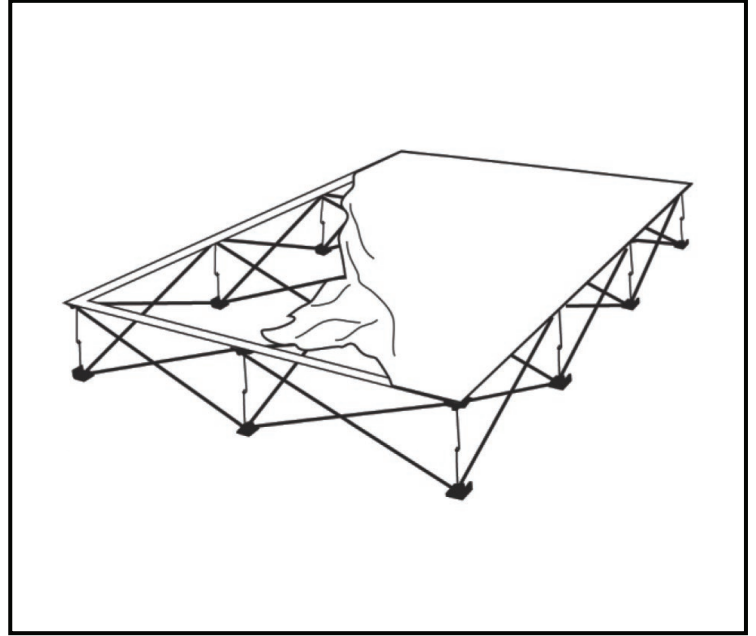

DIMENSIONS

Assembled Unit	60" w x 60" h
Graphic Size	No end caps : 60" w x 60" h With end caps : 83.6" w x 60" h
Shipping Box	Frame only : (1) 36" w x 14" h x 14" d, 14 lbs Graphic without end caps: (1) 12" w x 10" h x 8" d, 6 lbs Graphic with end caps: (1) 12" w x 10" h x 8" d, 8 lbs

① Place frame on floor with the Velcro facing upward.

② Begin to expand frame by gently pulling the upper hubs apart until fully spread apart.

② Clip connectors together to securely lock in place.

2 x 2 OneFabric Flat

OP022F

ONEFABRIC PLUS®

- ⑤ Starting from one corner, attach loop on the edge of the graphic to the hook strips on the frame.

- ⑥ Work in continuous direction around the frame until graphic is completely attached.