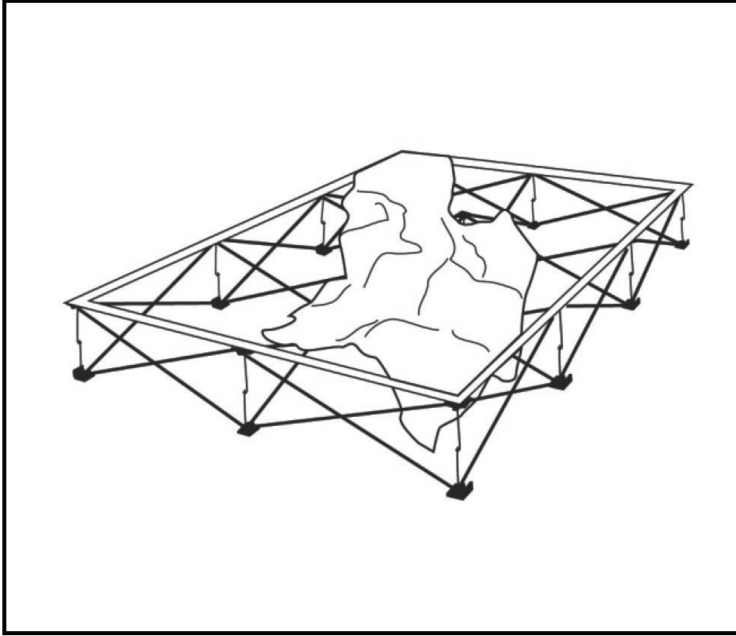

DIMENSIONS

Assembled Unit	60" w x 60" h
Graphic Size	No end caps : 60" w x 60" h With end caps : 83.6" w x 60" h
Shipping Box	Frame only : (1) 36" w x 14" h x 14" d, 14 lbs Graphic without end caps: (1) 12" w x 10" h x 8" d, 6 lbs Graphic with end caps: (1) 12" w x 10" h x 8" d, 8 lbs

① Place frame on floor with the Velcro facing upward.

② Begin to expand frame by gently pulling the upper hubs apart until fully spread apart.

② Clip connectors together to securely lock in place.

2 x 2 OneFabric Flat

OP022F

ONEFABRIC PLUS®

- ⑤ Starting from one corner, attach loop on the edge of the graphic to the hook strips on the frame.

- ⑥ Work in continuous direction around the frame until graphic is completely attached.