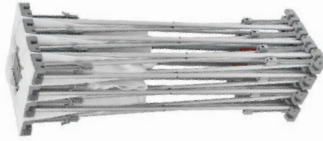

PARTS

Wheeled Bag

Frame

Graphic

DISPLAY CONSTRUCTION

Aluminum frame

GRAPHIC MATERIAL & FINISHING

Dye sublimated on One Planet, 100% recycled, fabric.

Bottles Recycled

Graphic without end caps

28

Graphic with end caps

39

LIMITED WARRANTY

- Frame : Lifetime

- Graphics : 30 days

① Place frame on floor with the Velcro facing upward.

② Begin to expand frame by gently pulling the upper hubs apart until fully spread apart.

② Clip connectors together to securely lock in place.

2 x 2 OneFabric Flat