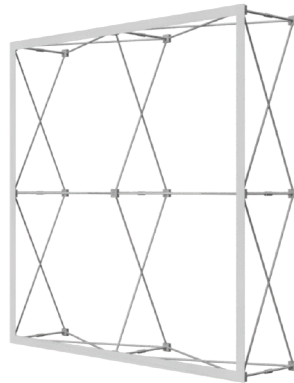

PARTS

Wheeled Bag

Frame

Graphic

DISPLAY CONSTRUCTION

Aluminum frame

GRAPHIC MATERIAL & FINISHING

Dye sublimated on One Planet, 100% recycled, fabric.

Bottles Recycled

Graphic without end caps

28

Graphic with end caps

39

LIMITED WARRANTY

- Frame : Lifetime

- Graphics : 30 days

DIMENSIONS

Assembled Unit	60" w x 60" h
Graphic Size	No end caps : 60" w x 60" h With end caps : 83.6" w x 60" h
Shipping Box	Frame only : (1) 36" w x 14" h x 14" d, 14 lbs Graphic without end caps: (1) 12" w x 10" h x 8" d, 6 lbs Graphic with end caps: (1) 12" w x 10" h x 8" d, 8 lbs

① Place frame on floor with the Velcro facing upward.

② Begin to expand frame by gently pulling the upper hubs apart until fully spread apart.

② Clip connectors together to securely lock in place.

2 x 2 OneFabric Flat