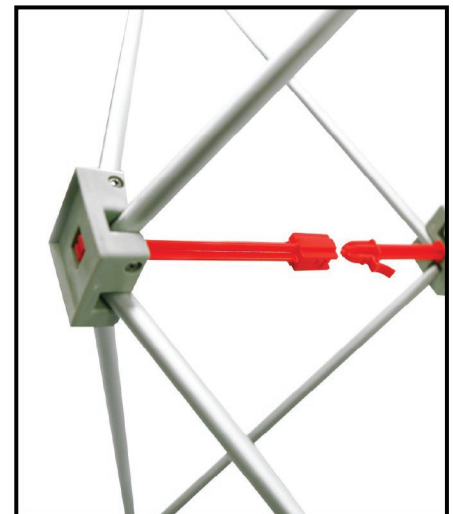

PARTS

Wheeled Bag

Frame

Graphic

DISPLAY CONSTRUCTION

Aluminum frame

GRAPHIC MATERIAL & FINISHING

Dye sublimated on One Planet, 100% recycled, fabric.

DIMENSIONS

Assembled Unit	60" w x 60" h
Graphic Size	No end caps : 60" w x 60" h With end caps : 83.6" w x 60" h
Shipping Box	Frame only : (1) 36" w x 14" h x 14" d, 14 lbs Graphic without end caps: (1) 12" w x 10" h x 8" d, 6 lbs Graphic with end caps: (1) 12" w x 10" h x 8" d, 8 lbs

① Place frame on floor with the Velcro facing upward.

② Begin to expand frame by gently pulling the upper hubs apart until fully spread apart.

② Clip connectors together to securely lock in place.

2 x 2 OneFabric Flat